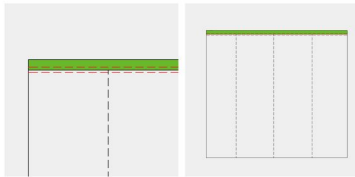

## Binding machine with side cutter

Model	MB5006C-BR-T8450C
Name	Binding machine with side cutter
Sewing Head	Brother T8450C
Max Sewing Speed	3000rpm
Standard Needle Gauges	3/16(4.8mm)
Optional Needle Gauges	1/8(3.18)1/4(6.35)5/16(7.94)3/8(9.53)
Max Binding Width	15mm
Power Supply	220V,50/60HZ
Control System	Powermax
Machine Size	1300*650*1150
Application	cotton/eider

2 times efficiency of traditional way